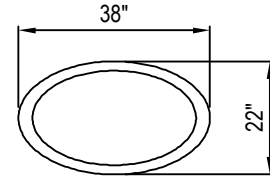

TOP VIEW-
LARGE PLANTER

TOP VIEW-
SMALL PLANTER

ISOMETRIC VIEW

FRONT VIEW

OUTSIDE DIMENSIONS			INSIDE DIMENSIONS			WEIGHT WITH CARTON (LBS)
DIAMETER	BASE	HEIGHT	DIAMETER	BASE	HEIGHT	
36	22	24	32	18	23.75	40
48	17	24	44	13	23.75	75