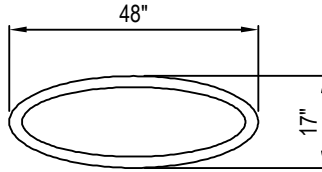

TOP VIEW-
LARGE PLANTER

TOP VIEW-
SMALL PLANTER

ISOMETRIC VIEW

FRONT VIEW

OUTSIDE DIMENSIONS			INSIDE DIMENSIONS			WEIGHT WITH CARTON (LBS)
DIAMETER	BASE	HEIGHT	DIAMETER	BASE	HEIGHT	
36	22	24	32	18	23.75	40
48	17	24	44	13	23.75	75