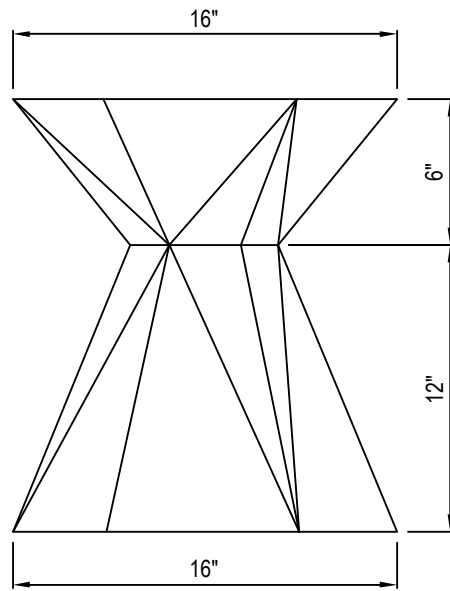

FRONT VIEW

ISOMETRIC VIEW

DIMENSIONS		
DIAMETER	BASE	HEIGHT
16	16	18

NOTES:

1. INSTALLATION TO BE COMPLETED IN ACCORDANCE WITH MANUFACTURER'S SPECIFICATIONS.
2. ALL DIMENSIONS ARE CONSIDERED TRUE AND REFLECT MANUFACTURER'S SPECIFICATIONS.
3. DO NOT SCALE DRAWING.
4. THESE DRAWINGS ARE NOT FOR CONSTRUCTION PURPOSES AND ARE FOR INFORMATION PURPOSES ONLY. ALL INFORMATION CONTAINED HEREIN WAS CURRENT AT THE TIME OF DEVELOPMENT BUT MUST BE REVIEWED AND APPROVED BY THE PRODUCT MANUFACTURER TO BE CONSIDERED ACCURATE.
5. CONTRACTOR'S NOTE: FOR PRODUCT AND COMPANY INFORMATION VISIT www.CADdetails.com/info REFERENCE NUMBER 2653-048.

FURNITURE

002 PORTAL: SIDE TABLE