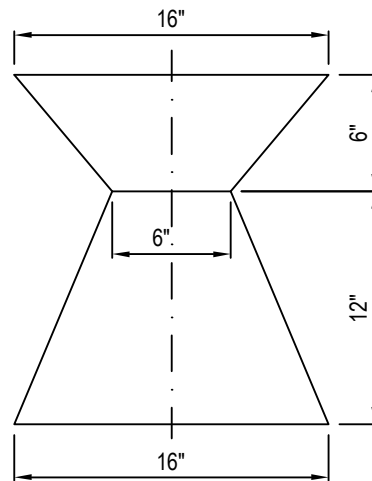

PLAN VIEW

FRONT VIEW

ISOMETRIC VIEW

DIMENSIONS		
DIAMETER	BASE	HEIGHT
16	16	18

NOTES:

1. INSTALLATION TO BE COMPLETED IN ACCORDANCE WITH MANUFACTURER'S SPECIFICATIONS.
2. ALL DIMENSIONS ARE CONSIDERED TRUE AND REFLECT MANUFACTURER'S SPECIFICATIONS.
3. DO NOT SCALE DRAWING.
4. THESE DRAWINGS ARE NOT FOR CONSTRUCTION PURPOSES AND ARE FOR INFORMATION PURPOSES ONLY. ALL INFORMATION CONTAINED HEREIN WAS CURRENT AT THE TIME OF DEVELOPMENT BUT MUST BE REVIEWED AND APPROVED BY THE PRODUCT MANUFACTURER TO BE CONSIDERED ACCURATE.
5. CONTRACTOR'S NOTE: FOR PRODUCT AND COMPANY INFORMATION VISIT www.CADdetails.com/info REFERENCE NUMBER 2653-047.

FURNITURE

001 AJAX: SIDE TABLE