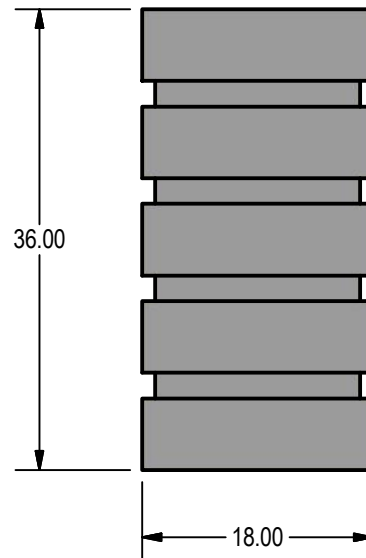

# 097 VECTOR TRASH / RECYCLE

SELECT DESIRED FINISH:

- BR - BRASS
- B - BRONZE
- I - CAST IRON
- CB - COBALT BLUE
- CF - COFFEE
- C - COPPER
- ES - ESPRESSO
- MB - MATTE BLACK
- MG - MATTE GREY
- MW - MATTE WHITE
- R - OXBLOOD
- SW - SHINY WHITE
- BK - SHINY BLACK
- SS - STAINLESS STEEL
- ST - STERLING

ISOMETRIC VIEW

| SIZE     | LENGTH | WIDTH | HEIGHT | WEIGHT WITH CARTON |
|----------|--------|-------|--------|--------------------|
| 18X12X36 | 18"    | 12"   | 36"    | 30 lbs.            |
| 32X12X36 | 32"    | 12"   | 36"    | 46 lbs.            |