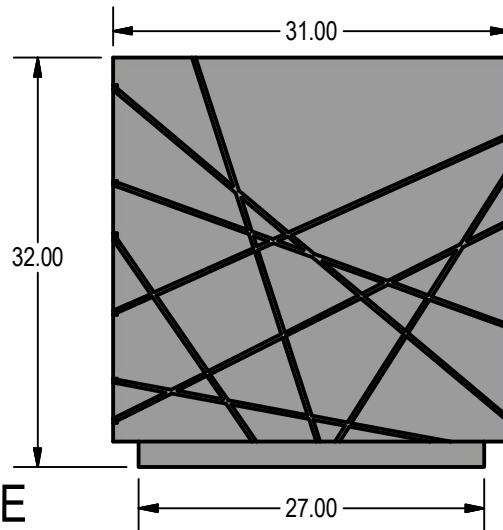

# 093 EDGE TRASH / RECYCLE

SELECT DESIRED FINISH:

- BR - BRASS
- B - BRONZE
- I - CAST IRON
- CB - COBALT BLUE
- CF - COFFEE
- C - COPPER
- ES - ESPRESSO
- MB - MATTE BLACK
- MG - MATTE GREY
- MW - MATTE WHITE
- R - OXBLOOD
- SW - SHINY WHITE
- BK - SHINY BLACK
- SS - STAINLESS STEEL
- ST - STERLING

ISOMETRIC VIEW

SIZE	LENGTH	WIDTH	HEIGHT	WEIGHT WITH CARTON
31X17X32	31"	17"	32"	36 lbs.

**NOTES:**

1. INSTALLATION TO BE COMPLETED IN ACCORDANCE WITH MANUFACTURER'S SPECIFICATIONS.
2. ALL DIMENSIONS ARE CONSIDERED TRUE AND REFLECT MANUFACTURER'S SPECIFICATIONS.
3. DO NOT SCALE DRAWING.
4. THESE DRAWINGS ARE NOT FOR CONSTRUCTION PURPOSES AND ARE FOR INFORMATION PURPOSES ONLY. ALL INFORMATION CONTAINED HEREIN WAS CURRENT AT THE TIME OF DEVELOPMENT BUT MUST BE REVIEWED AND APPROVED BY THE PRODUCT MANUFACTURER TO BE CONSIDERED ACCURATE.