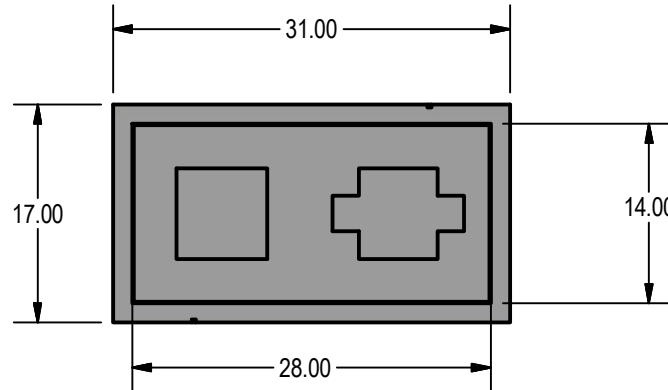

# 093 EDGE TRASH / RECYCLE

SELECT DESIRED FINISH:

- BR - BRASS
- B - BRONZE
- I - CAST IRON
- CB - COBALT BLUE
- CF - COFFEE
- C - COPPER
- ES - ESPRESSO
- MB - MATTE BLACK
- MG - MATTE GREY
- MW - MATTE WHITE
- R - OXBLOOD
- SW - SHINY WHITE
- BK - SHINY BLACK
- SS - STAINLESS STEEL
- ST - STERLING

ISOMETRIC VIEW

SIZE	LENGTH	WIDTH	HEIGHT	WEIGHT WITH CARTON
31X17X32	31"	17"	32"	36 lbs.

**NOTES:**

1. INSTALLATION TO BE COMPLETED IN ACCORDANCE WITH MANUFACTURER'S SPECIFICATIONS.
2. ALL DIMENSIONS ARE CONSIDERED TRUE AND REFLECT MANUFACTURER'S SPECIFICATIONS.
3. DO NOT SCALE DRAWING.
4. THESE DRAWINGS ARE NOT FOR CONSTRUCTION PURPOSES AND ARE FOR INFORMATION PURPOSES ONLY. ALL INFORMATION CONTAINED HEREIN WAS CURRENT AT THE TIME OF DEVELOPMENT BUT MUST BE REVIEWED AND APPROVED BY THE PRODUCT MANUFACTURER TO BE CONSIDERED ACCURATE.