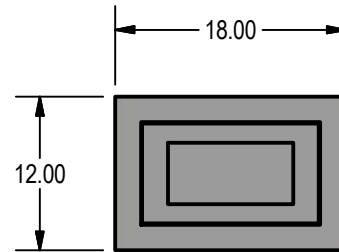

ISOMETRIC VIEW

| SIZE | LENGTH | WIDTH | HEIGHT | WEIGHT WITH CARTON |
|----------|--------|-------|--------|--------------------|
| 18X12X36 | 18" | 12" | 36" | 20 lbs. |

NOTES:

1. INSTALLATION TO BE COMPLETED IN ACCORDANCE WITH MANUFACTURER'S SPECIFICATIONS.
2. ALL DIMENSIONS ARE CONSIDERED TRUE AND REFLECT MANUFACTURER'S SPECIFICATIONS.
3. DO NOT SCALE DRAWING.
4. THESE DRAWINGS ARE NOT FOR CONSTRUCTION PURPOSES AND ARE FOR INFORMATION PURPOSES ONLY. ALL INFORMATION CONTAINED HEREIN WAS CURRENT AT THE TIME OF DEVELOPMENT BUT MUST BE REVIEWED AND APPROVED BY THE PRODUCT MANUFACTURER TO BE CONSIDERED ACCURATE.