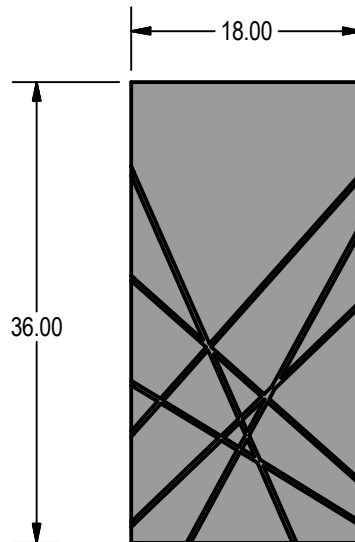

090 OASIS TRASH / RECYCLE

SELECT DESIRED FINISH:

- BR - BRASS
- B - BRONZE
- I - CAST IRON
- CB - COBALT BLUE
- CF - COFFEE
- C - COPPER
- ES - ESPRESSO
- MB - MATTE BLACK
- MG - MATTE GREY
- MW - MATTE WHITE
- R - OXBLOOD
- SW - SHINY WHITE
- BK - SHINY BLACK
- SS - STAINLESS STEEL
- ST - STERLING

ISOMETRIC VIEW

| SIZE | LENGTH | WIDTH | HEIGHT | WEIGHT WITH CARTON |
|----------|--------|-------|--------|--------------------|
| 18X12X36 | 18" | 12" | 36" | 20 lbs. |

NOTES:

1. INSTALLATION TO BE COMPLETED IN ACCORDANCE WITH MANUFACTURER'S SPECIFICATIONS.
2. ALL DIMENSIONS ARE CONSIDERED TRUE AND REFLECT MANUFACTURER'S SPECIFICATIONS.
3. DO NOT SCALE DRAWING.
4. THESE DRAWINGS ARE NOT FOR CONSTRUCTION PURPOSES AND ARE FOR INFORMATION PURPOSES ONLY. ALL INFORMATION CONTAINED HEREIN WAS CURRENT AT THE TIME OF DEVELOPMENT BUT MUST BE REVIEWED AND APPROVED BY THE PRODUCT MANUFACTURER TO BE CONSIDERED ACCURATE.