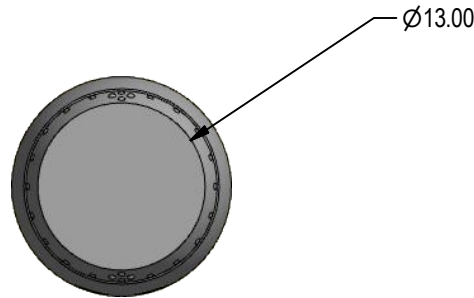

027 GARDEN STOOL

SELECT DESIRED FINISH:

- BR - BRASS
- B - BRONZE
- I - CAST IRON
- CB - COBALT BLUE
- CF - COFFEE
- C - COPPER
- ES - ESPRESSO
- MB - MATTE BLACK
- MG - MATTE GREY
- MW - MATTE WHITE
- R - OXBLOOD
- SW - SHINY WHITE
- BK - SHINY BLACK
- SS - STAINLESS STEEL
- ST - STERLING

ISOMETRIC VIEW

SIZE	TOP DIA.	BASE DIA.	HEIGHT	WEIGHT WITH CARTON
13X13X22	13"	13"	22"	21 lbs.

NOTES:

1. INSTALLATION TO BE COMPLETED IN ACCORDANCE WITH MANUFACTURER'S SPECIFICATIONS.
2. ALL DIMENSIONS ARE CONSIDERED TRUE AND REFLECT MANUFACTURER'S SPECIFICATIONS.
3. DO NOT SCALE DRAWING.
4. THESE DRAWINGS ARE NOT FOR CONSTRUCTION PURPOSES AND ARE FOR INFORMATION PURPOSES ONLY. ALL INFORMATION CONTAINED HEREIN WAS CURRENT AT THE TIME OF DEVELOPMENT BUT MUST BE REVIEWED AND APPROVED BY THE PRODUCT MANUFACTURER TO BE CONSIDERED ACCURATE.

FURNITURE
 027 GARDEN STOOL
 DIMENSIONS ARE IN INCHES