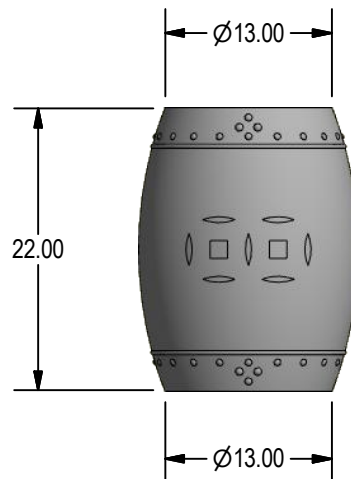

027 GARDEN STOOL

SELECT DESIRED FINISH:

- BR - BRASS
- B - BRONZE
- I - CAST IRON
- CB - COBALT BLUE
- CF - COFFEE
- C - COPPER
- ES - ESPRESSO
- MB - MATTE BLACK
- MG - MATTE GREY
- MW - MATTE WHITE
- R - OXBLOOD
- SW - SHINY WHITE
- BK - SHINY BLACK
- SS - STAINLESS STEEL
- ST - STERLING

ISOMETRIC VIEW

SIZE	TOP DIA.	BASE DIA.	HEIGHT	WEIGHT WITH CARTON
13X13X22	13"	13"	22"	21 lbs.

NOTES:

1. INSTALLATION TO BE COMPLETED IN ACCORDANCE WITH MANUFACTURER'S SPECIFICATIONS.
2. ALL DIMENSIONS ARE CONSIDERED TRUE AND REFLECT MANUFACTURER'S SPECIFICATIONS.
3. DO NOT SCALE DRAWING.
4. THESE DRAWINGS ARE NOT FOR CONSTRUCTION PURPOSES AND ARE FOR INFORMATION PURPOSES ONLY. ALL INFORMATION CONTAINED HEREIN WAS CURRENT AT THE TIME OF DEVELOPMENT BUT MUST BE REVIEWED AND APPROVED BY THE PRODUCT MANUFACTURER TO BE CONSIDERED ACCURATE.

FURNITURE
 027 GARDEN STOOL
 DIMENSIONS ARE IN INCHES