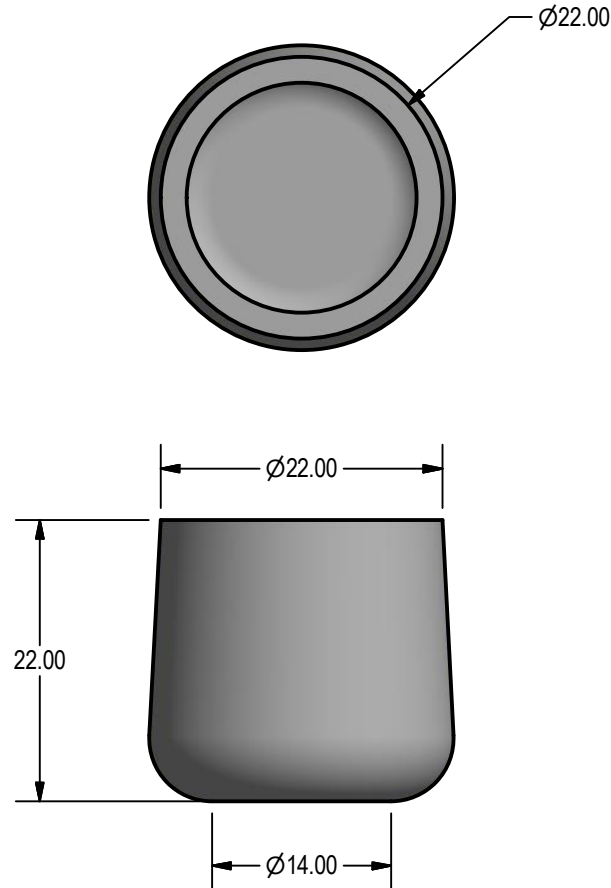

022 SOLO PLANTER

SELECT DESIRED FINISH:

- BR - BRASS
- B - BRONZE
- I - CAST IRON
- CB - COBALT BLUE
- CF - COFFEE
- C - COPPER
- ES - ESPRESSO
- MB - MATTE BLACK
- MG - MATTE GREY
- MW - MATTE WHITE
- R - OXBLOOD
- SW - SHINY WHITE
- BK - SHINY BLACK
- SS - STAINLESS STEEL
- ST - STERLING

ISOMETRIC VIEW

SIZE	TOP DIA.	BASE DIA.	HEIGHT	WEIGHT WITH CARTON
22X14X22	22"	14"	22"	13 lbs.
27X18X28	27"	18"	28"	24 lbs.

NOTES:

1. INSTALLATION TO BE COMPLETED IN ACCORDANCE WITH MANUFACTURER'S SPECIFICATIONS.
2. ALL DIMENSIONS ARE CONSIDERED TRUE AND REFLECT MANUFACTURER'S SPECIFICATIONS.
3. DO NOT SCALE DRAWING.
4. THESE DRAWINGS ARE NOT FOR CONSTRUCTION PURPOSES AND ARE FOR INFORMATION PURPOSES ONLY. ALL INFORMATION CONTAINED HEREIN WAS CURRENT AT THE TIME OF DEVELOPMENT BUT MUST BE REVIEWED AND APPROVED BY THE PRODUCT MANUFACTURER TO BE CONSIDERED ACCURATE.

PLANTERS

022 SOLO - PLANTER
 DIMENSIONS ARE IN INCHES