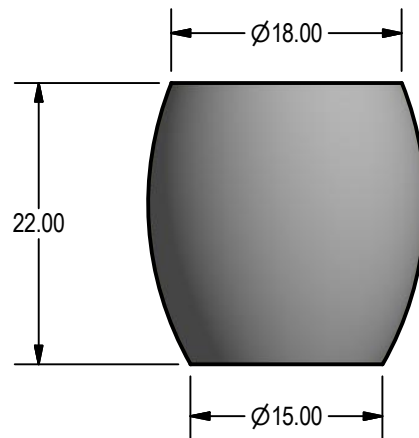

# 021 RINCON FURNITURE

SELECT DESIRED FINISH:

- BR - BRASS
- B - BRONZE
- I - CAST IRON
- CB - COBALT BLUE
- CF - COFFEE
- C - COPPER
- ES - ESPRESSO
- MB - MATTE BLACK
- MG - MATTE GREY
- MW - MATTE WHITE
- R - OXBLOOD
- SW - SHINY WHITE
- BK - SHINY BLACK
- SS - STAINLESS STEEL
- ST - STERLING

ISOMETRIC VIEW

SIZE	TOP DIA.	BASE DIA.	HEIGHT	WEIGHT WITH CARTON
18X15X22	18"	15"	22"	40 lbs.

**NOTES:**

1. INSTALLATION TO BE COMPLETED IN ACCORDANCE WITH MANUFACTURER'S SPECIFICATIONS.
2. ALL DIMENSIONS ARE CONSIDERED TRUE AND REFLECT MANUFACTURER'S SPECIFICATIONS.
3. DO NOT SCALE DRAWING.
4. THESE DRAWINGS ARE NOT FOR CONSTRUCTION PURPOSES AND ARE FOR INFORMATION PURPOSES ONLY. ALL INFORMATION CONTAINED HEREIN WAS CURRENT AT THE TIME OF DEVELOPMENT BUT MUST BE REVIEWED AND APPROVED BY THE PRODUCT MANUFACTURER TO BE CONSIDERED ACCURATE.

## FURNITURE

021 RINCON - FURNITURE  
DIMENSIONS ARE IN INCHES