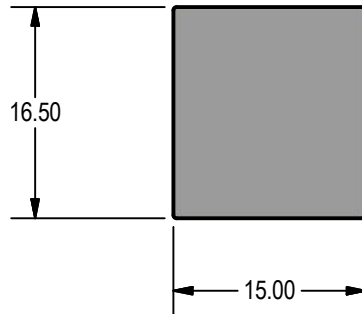

012 ALOHA FURNITURE

SELECT DESIRED FINISH:

- BR - BRASS
- B - BRONZE
- I - CAST IRON
- CB - COBALT BLUE
- CF - COFFEE
- C - COPPER
- ES - ESPRESSO
- MB - MATTE BLACK
- MG - MATTE GREY
- MW - MATTE WHITE
- R - OXBLOOD
- SW - SHINY WHITE
- BK - SHINY BLACK
- SS - STAINLESS STEEL
- ST - STERLING

ISOMETRIC VIEW

SIZE	LENGTH	WIDTH	HEIGHT	WEIGHT WITH CARTON
15X24X16.5	15"	24"	16.5"	24 lbs.
18X24X30	18"	24"	30"	32 lbs.

NOTES:

1. INSTALLATION TO BE COMPLETED IN ACCORDANCE WITH MANUFACTURER'S SPECIFICATIONS.
2. ALL DIMENSIONS ARE CONSIDERED TRUE AND REFLECT MANUFACTURER'S SPECIFICATIONS.
3. DO NOT SCALE DRAWING.
4. THESE DRAWINGS ARE NOT FOR CONSTRUCTION PURPOSES AND ARE FOR INFORMATION PURPOSES ONLY. ALL INFORMATION CONTAINED HEREIN WAS CURRENT AT THE TIME OF DEVELOPMENT BUT MUST BE REVIEWED AND APPROVED BY THE PRODUCT MANUFACTURER TO BE CONSIDERED ACCURATE.