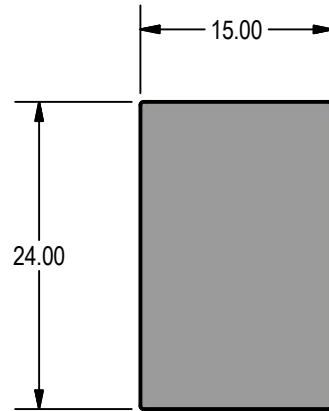

ISOMETRIC VIEW

SIZE	LENGTH	WIDTH	HEIGHT	WEIGHT WITH CARTON
15X24X16.5	15"	24"	16.5"	24 lbs.
18X24X30	18"	24"	30"	32 lbs.

NOTES:

1. INSTALLATION TO BE COMPLETED IN ACCORDANCE WITH MANUFACTURER'S SPECIFICATIONS.
2. ALL DIMENSIONS ARE CONSIDERED TRUE AND REFLECT MANUFACTURER'S SPECIFICATIONS.
3. DO NOT SCALE DRAWING.
4. THESE DRAWINGS ARE NOT FOR CONSTRUCTION PURPOSES AND ARE FOR INFORMATION PURPOSES ONLY. ALL INFORMATION CONTAINED HEREIN WAS CURRENT AT THE TIME OF DEVELOPMENT BUT MUST BE REVIEWED AND APPROVED BY THE PRODUCT MANUFACTURER TO BE CONSIDERED ACCURATE.