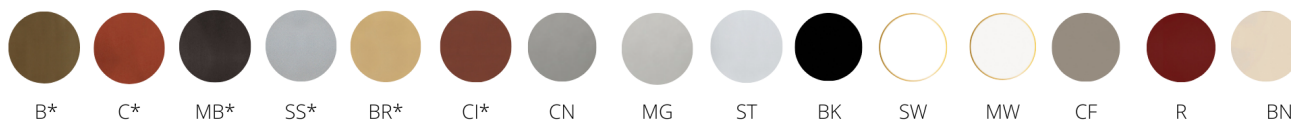

# Infinity 072

**Brand:**  
**Product Code:** Infinity  
**Availability:** 10  
**Weight:** 0.00kg  
**Dimensions:** 0.00cm x 0.00cm x 0.00cm

## Finishes

\*FUSION REAL METAL FINISH

[Read more about finishes](#)