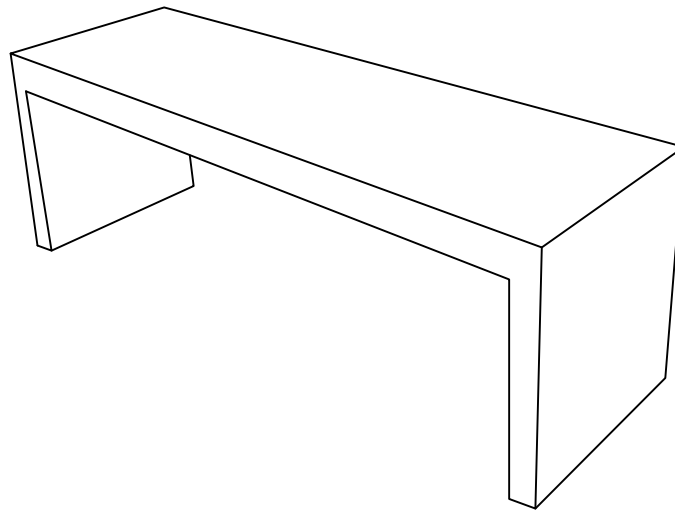

IAP INTERNATIONAL ART PROPERTIES
2868 CHAPMAN STREET
OAKLAND, CA 94601
TOLL FREE: 1-800-426-6471
PHONE: (510) 536-4886
www.iapsf.com

SELECT DESIRED FINISH:

- SR - SILVER
- W - WHITE
- B - BRONZE
- TC - TERRACOTTA
- I - CAST IRON
- BK - BLACK
- CF - COFFEE
- MB - MATTE BLACK
- BR - BRASS
- SS - STAINLESS STEEL
- SW - SHINY WHITE
- CB - COBALT BLUE
- R - OXBLOOD
- C - COPPER
- ES - ESPRESSO

ISOMETRIC VIEW

| DIMENSIONS | | |
|------------|------|--------|
| DIAMETER | BASE | HEIGHT |
| 16 | 18 | 21 |

NOTES:

1. INSTALLATION TO BE COMPLETED IN ACCORDANCE WITH MANUFACTURER'S SPECIFICATIONS.
2. ALL DIMENSIONS ARE CONSIDERED TRUE AND REFLECT MANUFACTURER'S SPECIFICATIONS.
3. DO NOT SCALE DRAWING.
4. THESE DRAWINGS ARE NOT FOR CONSTRUCTION PURPOSES AND ARE FOR INFORMATION PURPOSES ONLY. ALL INFORMATION CONTAINED HEREIN WAS CURRENT AT THE TIME OF DEVELOPMENT BUT MUST BE REVIEWED AND APPROVED BY THE PRODUCT MANUFACTURER TO BE CONSIDERED ACCURATE.
5. CONTRACTOR'S NOTE: FOR PRODUCT AND COMPANY INFORMATION VISIT www.CADdetails.com/info REFERENCE NUMBER 2653-046.

FURNITURE

024 PARADISE: BENCH