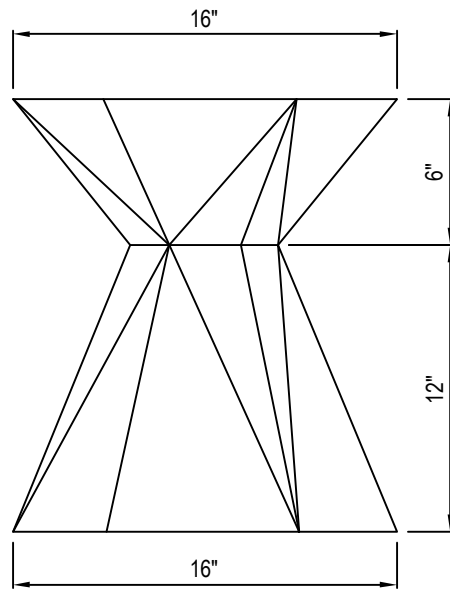

FRONT VIEW

ISOMETRIC VIEW

DIMENSIONS		
DIAMETER	BASE	HEIGHT
16	16	18

NOTES:

1. INSTALLATION TO BE COMPLETED IN ACCORDANCE WITH MANUFACTURER'S SPECIFICATIONS.
2. ALL DIMENSIONS ARE CONSIDERED TRUE AND REFLECT MANUFACTURER'S SPECIFICATIONS.
3. DO NOT SCALE DRAWING.
4. THESE DRAWINGS ARE NOT FOR CONSTRUCTION PURPOSES AND ARE FOR INFORMATION PURPOSES ONLY. ALL INFORMATION CONTAINED HEREIN WAS CURRENT AT THE TIME OF DEVELOPMENT BUT MUST BE REVIEWED AND APPROVED BY THE PRODUCT MANUFACTURER TO BE CONSIDERED ACCURATE.
5. CONTRACTOR'S NOTE: FOR PRODUCT AND COMPANY INFORMATION VISIT www.CADdetails.com/info REFERENCE NUMBER 2653-048.

FURNITURE

002 PORTAL: SIDE TABLE