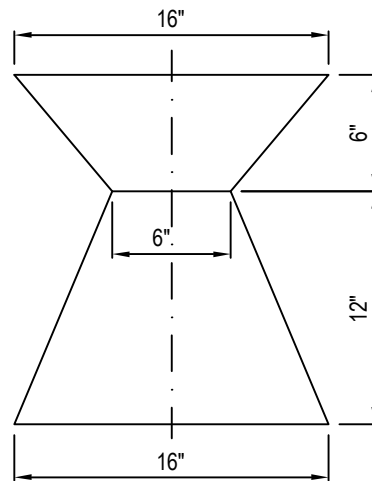

PLAN VIEW

FRONT VIEW

ISOMETRIC VIEW

DIMENSIONS		
DIAMETER	BASE	HEIGHT
16	16	18

NOTES:

1. INSTALLATION TO BE COMPLETED IN ACCORDANCE WITH MANUFACTURER'S SPECIFICATIONS.
2. ALL DIMENSIONS ARE CONSIDERED TRUE AND REFLECT MANUFACTURER'S SPECIFICATIONS.
3. DO NOT SCALE DRAWING.
4. THESE DRAWINGS ARE NOT FOR CONSTRUCTION PURPOSES AND ARE FOR INFORMATION PURPOSES ONLY. ALL INFORMATION CONTAINED HEREIN WAS CURRENT AT THE TIME OF DEVELOPMENT BUT MUST BE REVIEWED AND APPROVED BY THE PRODUCT MANUFACTURER TO BE CONSIDERED ACCURATE.
5. CONTRACTOR'S NOTE: FOR PRODUCT AND COMPANY INFORMATION VISIT www.CADdetails.com/info REFERENCE NUMBER 2653-047.

FURNITURE

001 AJAX: SIDE TABLE