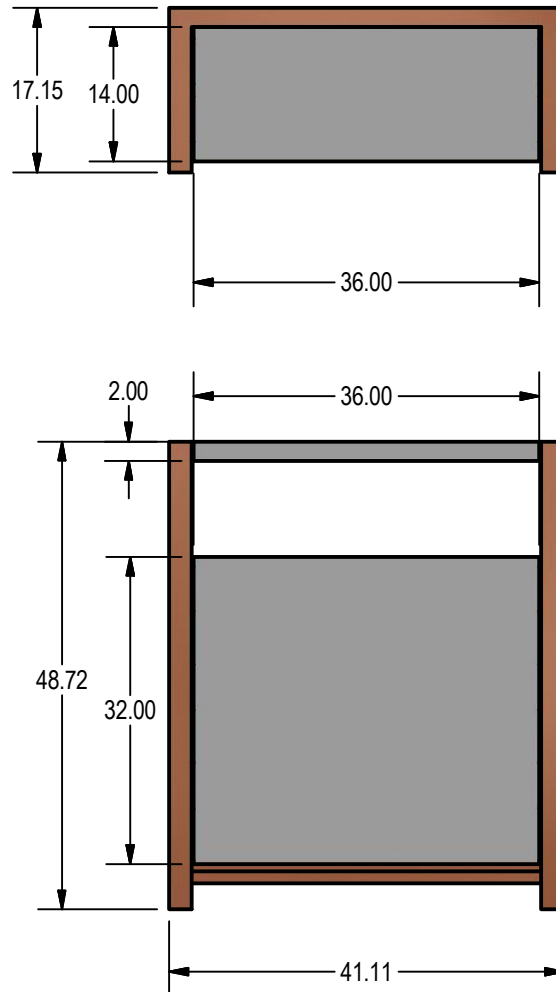

081 DELTA

SELECT DESIRED FINISH:

- BR - BRASS
- B - BRONZE
- I - CAST IRON
- CB - COBALT BLUE
- CF - COFFEE
- C - COPPER
- ES - ESPRESSO
- MB - MATTE BLACK
- MG - MATTE GREY
- MW - MATTE WHITE
- R - OXBLOOD
- SW - SHINY WHITE
- BK - SHINY BLACK
- SS - STAINLESS STEEL
- ST - STERLING

ISOMETRIC VIEW

SIZE	LENGTH	WIDTH	HEIGHT	WEIGHT WITH CARTON
36X14X32	36"	14"	32"	107 lbs.

NOTES:

1. INSTALLATION TO BE COMPLETED IN ACCORDANCE WITH MANUFACTURER'S SPECIFICATIONS.
2. ALL DIMENSIONS ARE CONSIDERED TRUE AND REFLECT MANUFACTURER'S SPECIFICATIONS.
3. DO NOT SCALE DRAWING.
4. THESE DRAWINGS ARE NOT FOR CONSTRUCTION PURPOSES AND ARE FOR INFORMATION PURPOSES ONLY. ALL INFORMATION CONTAINED HEREIN WAS CURRENT AT THE TIME OF DEVELOPMENT BUT MUST BE REVIEWED AND APPROVED BY THE PRODUCT MANUFACTURER TO BE CONSIDERED ACCURATE.

FEATURES
 081 DELTA
 DIMENSIONS ARE IN INCHES